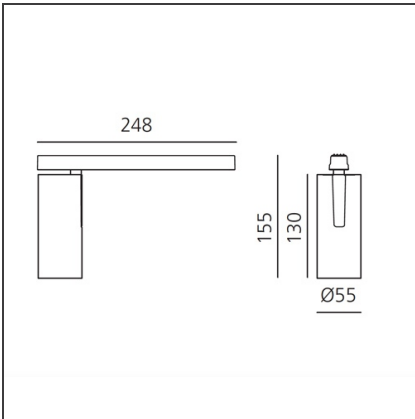

Vector Magnetic 55 - 26W 16° 4000K DALI Brushed bronze

IP20   Dimmbar: +  -

DESIGN

Carlotta de Bevilacqua

BESCHREIBUNG

Two sizes with three different beam angles each (spot, flood, wide flood) obtained by means of refractive or hybrid optical units. Junction arm integrated in the spotlight's body to keep the barycentre aligned with the track and prevent any imbalance in possible suspension versions of the track. The junction allows 360° rotation and 90° tilting for maximum emission adjustment freedom.

TECHNISCHE ZEICHNUNGEN

FUNKTIONEN

Artikelnummer:	AP15120	Serie:	Indoor, 2019 Artemide Collection
Farbe:	Brushed bronze		
Installation:	Stromschiene, Projector		
Anwendungsbereich:	Innenbeleuchtung		

DIMENSION

Höhe:	cm 15.5
Gewicht:	kg 0.5
Länge Fuß:	cm 24.8
Neigung:	-90+90
Drehung:	cm 360

INKLUSIVE LEUCHTMITTEL

Kategorie:	LED	Farbtemperatur(K):	4000K
Anzahl:	1	Color Tolerance:	MacAdam 3SDCM
Watt:	26W	CRI:	90
Typ:	0	Service Life:	L70 (6K) 50000h

LUMINAIRE

Watt:	26W	Lichtstrom (lm):	1516lm
		CCT:	4000K
		Efficiency:	64%
		Efficacy:	58.30lm/W
		CRI:	90
		Dimmable Typology:	Dali

Anmerkungen

For operation use only Artemide Power Supply kit.

ZUBEHÖR

Accessories holder
- Vector 55
AP91100