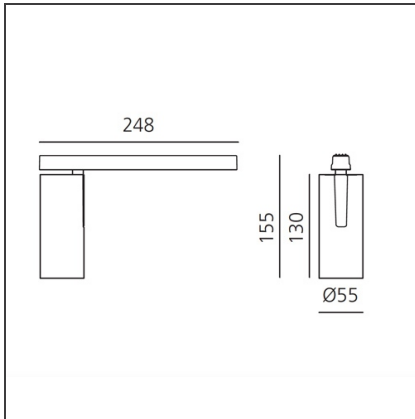

Vector Magnetic 55 - 26W 16° 4000K DALI Brushed copper

IP20   Dimmbar: +  -

DESIGN

Carlotta de Bevilacqua

BESCHREIBUNG

Two sizes with three different beam angles each (spot, flood, wide flood) obtained by means of refractive or hybrid optical units. Junction arm integrated in the spotlight's body to keep the barycentre aligned with the track and prevent any imbalance in possible suspension versions of the track. The junction allows 360° rotation and 90° tilting for maximum emission adjustment freedom.

TECHNISCHE ZEICHNUNGEN

FUNKTIONEN

Artikelnummer:	AP15118	Serie:	Indoor, 2019 Artemide Collection
Farbe:	Brushed copper		
Installation:	Stromschiene, Projector		
Anwendungsbereich:	Innenbeleuchtung		

DIMENSION

Höhe:	cm 15.5
Gewicht:	kg 0.5
Länge Fuß:	cm 24.8
Neigung:	-90+90
Drehung:	cm 360

INKLUSIVE LEUCHTMITTEL

Kategorie:	LED	Farbtemperatur(K):	4000K
Anzahl:	1	Color Tolerance:	MacAdam 3SDCM
Watt:	26W	CRI:	90
Typ:	0	Service Life:	L70 (6K) 50000h

LUMINAIRE

Watt:	26W	Lichtstrom (lm):	1516lm
		CCT:	4000K
		Efficiency:	64%
		Efficacy:	58.30lm/W
		CRI:	90
		Dimmable Typology:	Dali

Anmerkungen

For operation use only Artemide Power Supply kit.

ZUBEHÖR

Accessories holder
- Vector 55
AP91100