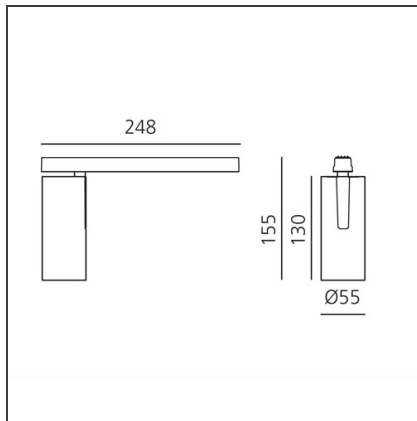

Vector Magnetic 55 - 26W 16° 4000K DALI Brushed silver

IP20   Dimmbar: +  -

DESIGN

Carlotta de Bevilacqua

BESCHREIBUNG

Two sizes with three different beam angles each (spot, flood, wide flood) obtained by means of refractive or hybrid optical units. Junction arm integrated in the spotlight's body to keep the barycentre aligned with the track and prevent any imbalance in possible suspension versions of the track. The junction allows 360° rotation and 90° tilting for maximum emission adjustment freedom.

TECHNISCHE ZEICHNUNGEN

FUNKTIONEN

Artikelnummer:	AP15115	Serie:	Indoor, 2019 Artemide Collection
Farbe:	Brushed silver		
Installation:	Stromschiene, Projector		
Anwendungsbereich:	Innenbeleuchtung		

DIMENSION

Höhe:	cm 15.5
Gewicht:	kg 0.5
Länge Fuß:	cm 24.8
Neigung:	-90+90
Drehung:	cm 360

INKLUSIVE LEUCHTMITTEL

Kategorie:	LED	Farbtemperatur(K):	4000K
Anzahl:	1	Color Tolerance:	MacAdam 3SDCM
Watt:	26W	CRI:	90
Typ:	0	Service Life:	L70 (6K) 50000h

LUMINAIRE

Watt:	26W	Lichtstrom (lm):	1516lm
		CCT:	4000K
		Efficiency:	64%
		Efficacy:	58.30lm/W
		CRI:	90
		Dimmable Typology:	Dali

Anmerkungen

For operation use only Artemide Power Supply kit.

ZUBEHÖR

Accessories holder
- Vector 55
AP91100