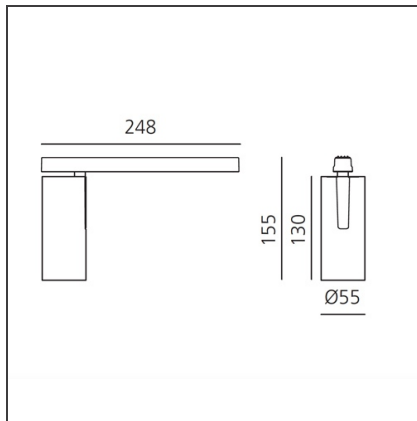

Vector Magnetic 55 - 26W 16° 4000K DALI White

IP20   Dimmbar: 

DESIGN

Carlotta de Bevilacqua

BESCHREIBUNG

Two sizes with three different beam angles each (spot, flood, wide flood) obtained by means of refractive or hybrid optical units. Junction arm integrated in the spotlight's body to keep the barycentre aligned with the track and prevent any imbalance in possible suspension versions of the track. The junction allows 360° rotation and 90° tilting for maximum emission adjustment freedom.

TECHNISCHE ZEICHNUNGEN

FUNKTIONEN

Artikelnummer:	AP15101	Serie:	Indoor, 2018 Artemide Collection
Farbe:	White		
Installation:	Projector, Stromschiene		
Anwendungsbereich:	Innenbeleuchtung		

DIMENSION

Höhe:	cm 15.5
Länge Fuß:	cm 24.8
Neigung:	-90+90
Drehung:	cm 360

Adjustable
dowsers - Vector
55
AP91500