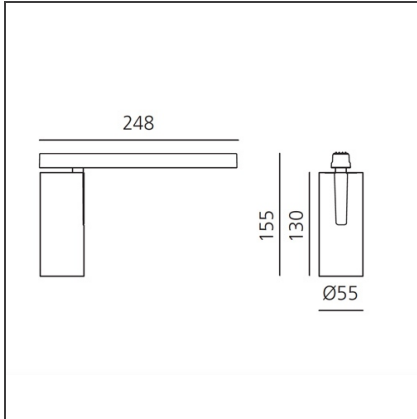

Vector Magnetic 55 - 26W 16° 4000K DALI White

IP20   Dimmerable: 

DESIGN BY

Carlotta de Bevilacqua

DESCRIPTION

Two sizes with three different beam angles each (spot, flood, wide flood) obtained by means of refractive or hybrid optical units. Junction arm integrated in the spotlight's body to keep the barycentre aligned with the track and prevent any imbalance in possible suspension versions of the track. The junction allows 360° rotation and 90° tilting for maximum emission adjustment freedom.

TECHNICAL DRAWINGS

FEATURES

Article Code:	AP15101	Series:	Indoor, 2018 Artemide Collection
Colour:	White		
Installation:	Projector, Track		
Environment:	Indoor		

DIMENSIONS

Height:	cm 15.5
Base Length:	cm 24.8
Inclination:	-90+90
Rotation:	cm 360

Adjustable
dowsers - Vector
55
AP91500