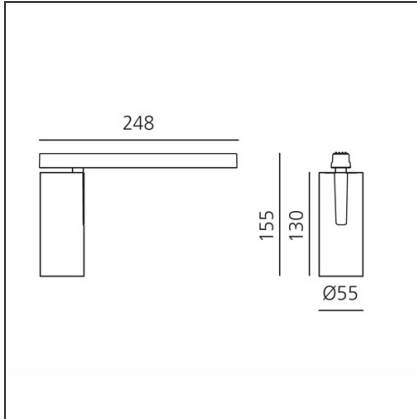

Vector Magnetic 55 - 26W 22° 2700K DALI Black

IP20   Dimmerable: 

DESIGN BY

Carlotta de Bevilacqua

DESCRIPTION

Two sizes with three different beam angles each (spot, flood, wide flood) obtained by means of refractive or hybrid optical units. Junction arm integrated in the spotlight's body to keep the barycentre aligned with the track and prevent any imbalance in possible suspension versions of the track. The junction allows 360° rotation and 90° tilting for maximum emission adjustment freedom.

TECHNICAL DRAWINGS

FEATURES

Article Code:	AP11204	Series:	Indoor, 2018 Artemide Collection
Colour:	Black		
Installation:	Projector, Track		
Environment:	Indoor		

DIMENSIONS

Height:	cm 15.5
Base Length:	cm 24.8
Inclination:	-90+90
Rotation:	cm 360

Adjustable
dowsers - Vector
55
AP91500