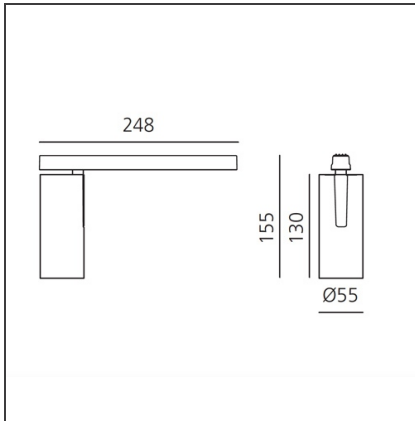

Vector Magnetic 55 - 26W 22° 2700K DALI Brushed copper

IP20   Dimmbar: + - 

DESIGN

Carlotta de Bevilacqua

BESCHREIBUNG

Two sizes with three different beam angles each (spot, flood, wide flood) obtained by means of refractive or hybrid optical units. Junction arm integrated in the spotlight's body to keep the barycentre aligned with the track and prevent any imbalance in possible suspension versions of the track. The junction allows 360° rotation and 90° tilting for maximum emission adjustment freedom.

TECHNISCHE ZEICHNUNGEN

FUNKTIONEN

Artikelnummer:	AP11218	Serie:	Indoor, 2019 Artemide Collection
Farbe:	Brushed copper		
Installation:	Stromschiene, Projector		
Anwendungsbereich:	Innenbeleuchtung		

DIMENSION

Höhe:	cm 15.5
Gewicht:	kg 0.5
Länge Fuß:	cm 24.8
Neigung:	-90+90
Drehung:	cm 360

INKLUSIVE LEUCHTMITTEL

Kategorie:	LED	Farbtemperatur(K):	2700K
Anzahl:	1	Color Tolerance:	MacAdam 3SDCM
Watt:	26W	CRI:	90
Typ:	0	Service Life:	L70 (6K) 50000h

LUMINAIRE

Watt:	26W	Lichtstrom (lm):	1408lm
		CCT:	2700K
		Efficiency:	62%
		Efficacy:	54.16lm/W
		CRI:	90
		Dimmable Typology:	Dali

Anmerkungen

For operation use only Artemide Power Supply kit.

ZUBEHÖR

Accessories holder
- Vector 55
AP91100