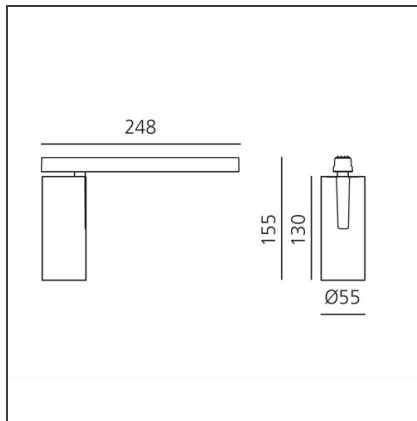

TECHNISCHE ZEICHNUNGEN

FUNKTIONEN

Artikelnummer:	AP11215	Serie:	Indoor, 2019 Artemide Collection
Farbe:	Brushed silver		
Installation:	Stromschiene, Projector		
Anwendungsbereich:	Innenbeleuchtung		

DIMENSION

Höhe:	cm 15.5
Gewicht:	kg 0.5
Länge Fuß:	cm 24.8
Neigung:	-90+90
Drehung:	cm 360

INKLUSIVE LEUCHTMITTEL

Kategorie:	LED	Farbtemperatur(K):	2700K
Anzahl:	1	Color Tolerance:	MacAdam 3SDCM
Watt:	26W	CRI:	90
Typ:	0	Service Life:	L70 (6K) 50000h

LUMINAIRE

Watt:	26W	Lichtstrom (lm):	1408lm
		CCT:	2700K
		Efficiency:	62%
		Efficacy:	54.16lm/W
		CRI:	90
		Dimmable Typology:	Dali

Anmerkungen

For operation use only Artemide Power Supply kit.