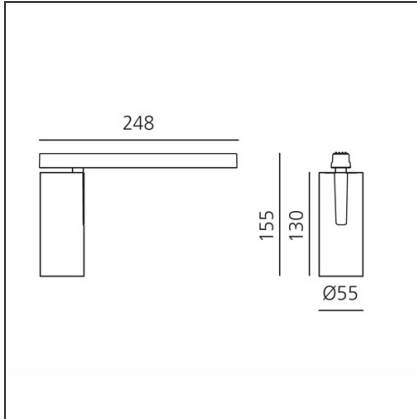

TECHNISCHE ZEICHNUNGEN

FUNKTIONEN

Artikelnummer:	AP11201	Serie:	Indoor, 2019 Artemide Collection
Farbe:	White		
Installation:	Stromschiene, Projector		
Anwendungsbereich:	Innenbeleuchtung		

DIMENSION

Höhe:	cm 15.5
Gewicht:	kg 0.5
Länge Fuß:	cm 24.8
Neigung:	-90+90
Drehung:	cm 360

INKLUSIVE LEUCHTMITTEL

Kategorie:	LED	Farbtemperatur(K):	2700K
Anzahl:	1	Color Tolerance:	MacAdam 3SDCM
Watt:	26W	CRI:	90
Typ:	0	Service Life:	L70 (6K) 50000h

LUMINAIRE

Watt:	26W	Lichtstrom (lm):	1408lm
		CCT:	2700K
		Efficiency:	62%
		Efficacy:	54.16lm/W
		CRI:	90
		Dimmable Typology:	Dali

Anmerkungen

For operation use only Artemide Power Supply kit.