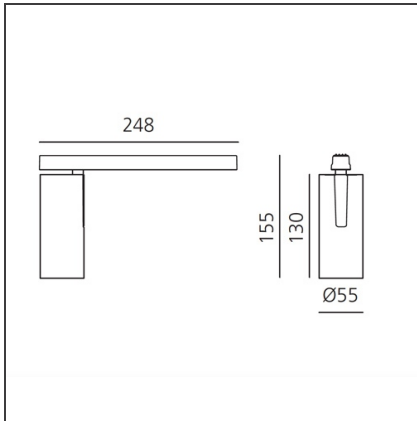

TECHNICAL DRAWINGS

FEATURES

Article Code:	AP10204	Series:	Indoor, 2018 Artemide Collection
Colour:	Black		
Installation:	Projector, Track		
Environment:	Indoor		

DIMENSIONS

Height:	cm 15.5
Base Length:	cm 24.8
Inclination:	-90+90
Rotation:	cm 360

INCLUDED SOURCES

Category:	LED	Color temperature (K):	3000K
Number:	1	Color Tolerance:	MacAdam 3SDCM
Watt:	26W	CRI:	90
Type:	0	Service Life:	L70 (6K) 50000h

LUMINAIRE

Watt:	26W	Delivered lumens output (lm):	1465lm
		CCT:	3000K
		Efficiency:	62%
		Efficacy:	56.37lm/W
		CRI:	90
		Dimmable Typology:	Dali

Notes

For operation use only Artemide Power Supply kit.