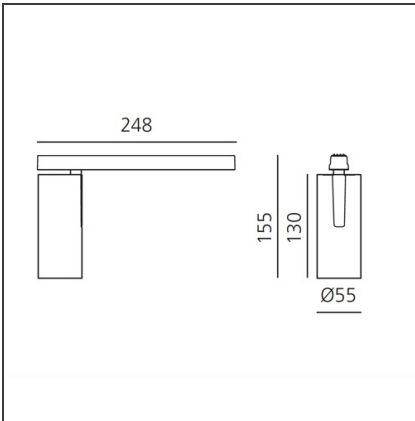

Vector Magnetic 55 - 26W 22° 3000K DALI Brushed bronze

IP20   Dimmbar: +  -

DESIGN

Carlotta de Bevilacqua

BESCHREIBUNG

Two sizes with three different beam angles each (spot, flood, wide flood) obtained by means of refractive or hybrid optical units. Junction arm integrated in the spotlight's body to keep the barycentre aligned with the track and prevent any imbalance in possible suspension versions of the track. The junction allows 360° rotation and 90° tilting for maximum emission adjustment freedom.

TECHNISCHE ZEICHNUNGEN

FUNKTIONEN

Artikelnummer:	AP10220	Serie:	Indoor, 2019 Artemide Collection
Farbe:	Brushed bronze		
Installation:	Stromschiene, Projector		
Anwendungsbereich:	Innenbeleuchtung		

DIMENSION

Höhe:	cm 15.5
Gewicht:	kg 0.5
Länge Fuß:	cm 24.8
Neigung:	-90+90
Drehung:	cm 360

INKLUSIVE LEUCHTMITTEL

Kategorie:	LED	Farbtemperatur(K):	3000K
Anzahl:	1	Color Tolerance:	MacAdam 3SDCM
Watt:	26W	CRI:	90
Typ:	0	Service Life:	L70 (6K) 50000h

LUMINAIRE

Watt:	26W	Lichtstrom (lm):	1465lm
		CCT:	3000K
		Efficiency:	62%
		Efficacy:	56.37lm/W
		CRI:	90
		Dimmable Typology:	Dali

Anmerkungen

For operation use only Artemide Power Supply kit.

ZUBEHÖR

Accessories holder
- Vector 55
AP91100