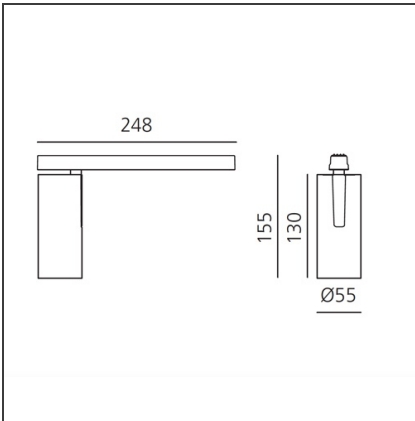

TECHNICAL DRAWINGS

FEATURES

Article Code:	AP10220	Series:	Indoor, 2018 Artemide Collection
Colour:	Brushed bronze		
Installation:	Projector, Track		
Environment:	Indoor		

DIMENSIONS

Height:	cm 15.5
Base Length:	cm 24.8
Inclination:	-90+90
Rotation:	cm 360

INCLUDED SOURCES

Category:	LED	Color temperature (K):	3000K
Number:	1	Color Tolerance:	MacAdam 3SDCM
Watt:	26W	CRI:	90
Type:	0	Service Life:	L70 (6K) 50000h

LUMINAIRE

Watt:	26W	Delivered lumens output (lm):	1465lm
		CCT:	3000K
		Efficiency:	62%
		Efficacy:	56.37lm/W
		CRI:	90
		Dimmable Typology:	Dali

Notes

For operation use only Artemide Power Supply kit.