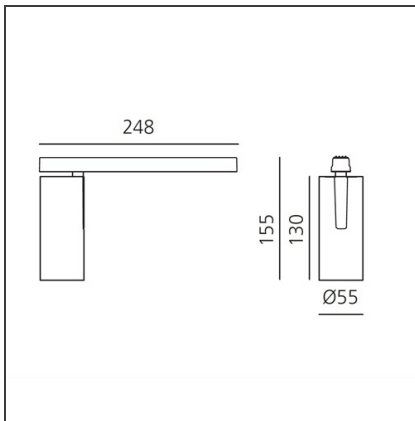

TECHNISCHE ZEICHNUNGEN

FUNKTIONEN

Artikelnummer:	AP10218	Serie:	Indoor, 2019 Artemide Collection
Farbe:	Brushed copper		
Installation:	Stromschiene, Projector		
Anwendungsbereich:	Innenbeleuchtung		

DIMENSION

Höhe:	cm 15.5
Gewicht:	kg 0.5
Länge Fuß:	cm 24.8
Neigung:	-90+90
Drehung:	cm 360

INKLUSIVE LEUCHTMITTEL

Kategorie:	LED	Farbtemperatur(K):	3000K
Anzahl:	1	Color Tolerance:	MacAdam 3SDCM
Watt:	26W	CRI:	90
Typ:	0	Service Life:	L70 (6K) 50000h

LUMINAIRE

Watt:	26W	Lichtstrom (lm):	1465lm
		CCT:	3000K
		Efficiency:	62%
		Efficacy:	56.37lm/W
		CRI:	90
		Dimmable Typology:	Dali

Anmerkungen

For operation use only Artemide Power Supply kit.