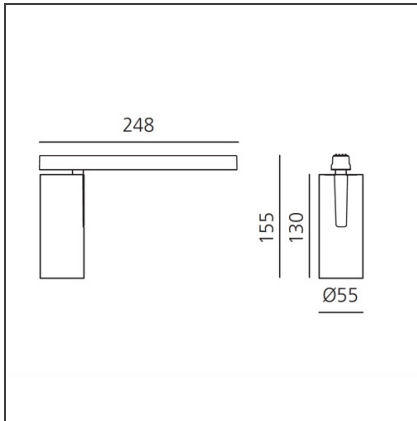

Vector Magnetic 55 - 26W 22° 4000K DALI Black

IP20   Dimmerable:  -

DESIGN BY

Carlotta de Bevilacqua

DESCRIPTION

Two sizes with three different beam angles each (spot, flood, wide flood) obtained by means of refractive or hybrid optical units. Junction arm integrated in the spotlight's body to keep the barycentre aligned with the track and prevent any imbalance in possible suspension versions of the track. The junction allows 360° rotation and 90° tilting for maximum emission adjustment freedom.

TECHNICAL DRAWINGS

FEATURES

Article Code:	AP15204	Series:	Indoor, 2018 Artemide Collection
Colour:	Black		
Installation:	Projector, Track		
Environment:	Indoor		

DIMENSIONS

Height:	cm 15.5
Base Length:	cm 24.8
Inclination:	-90+90
Rotation:	cm 360

Adjustable
dowsers - Vector
55
AP91500