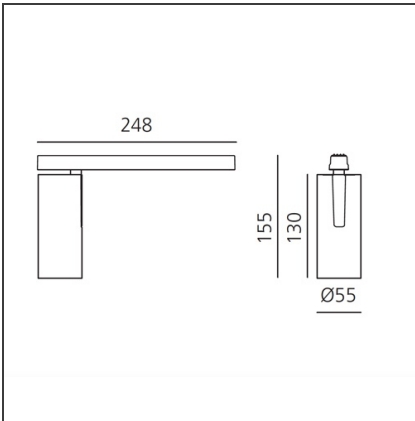

Vector Magnetic 55 - 26W 22° 4000K DALI Brushed bronze

 IP20   Dimmbar: +  -

DESIGN

Carlotta de Bevilacqua

BESCHREIBUNG

Two sizes with three different beam angles each (spot, flood, wide flood) obtained by means of refractive or hybrid optical units. Junction arm integrated in the spotlight's body to keep the barycentre aligned with the track and prevent any imbalance in possible suspension versions of the track. The junction allows 360° rotation and 90° tilting for maximum emission adjustment freedom.

TECHNISCHE ZEICHNUNGEN

FUNKTIONEN

Artikelnummer:	AP15220	Serie:	Indoor, 2019 Artemide Collection
Farbe:	Brushed bronze		
Installation:	Stromschiene, Projector		
Anwendungsbereich:	Innenbeleuchtung		

DIMENSION

Höhe:	cm 15.5
Gewicht:	kg 0.5
Länge Fuß:	cm 24.8
Neigung:	-90+90
Drehung:	cm 360

INKLUSIVE LEUCHTMITTEL

Kategorie:	LED	Farbtemperatur(K):	4000K
Anzahl:	1	Color Tolerance:	MacAdam 3SDCM
Watt:	26W	CRI:	90
Typ:	0	Service Life:	L70 (6K) 50000h

LUMINAIRE

Watt:	26W	Lichtstrom (lm):	1489lm
		CCT:	4000K
		Efficiency:	62%
		Efficacy:	57.26lm/W
		CRI:	90
		Dimmable Typology:	Dali

Anmerkungen

For operation use only Artemide Power Supply kit.

ZUBEHÖR

Accessories holder
- Vector 55
AP91100