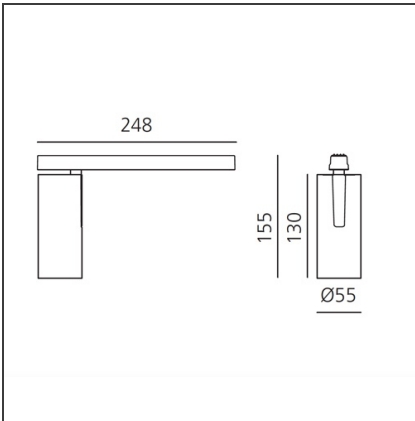

Vector Magnetic 55 - 26W 22° 4000K DALI Brushed bronze

IP20   Dimmerable: 

DESIGN BY

Carlotta de Bevilacqua

DESCRIPTION

Two sizes with three different beam angles each (spot, flood, wide flood) obtained by means of refractive or hybrid optical units. Junction arm integrated in the spotlight's body to keep the barycentre aligned with the track and prevent any imbalance in possible suspension versions of the track. The junction allows 360° rotation and 90° tilting for maximum emission adjustment freedom.

TECHNICAL DRAWINGS

FEATURES

Article Code:	AP15220	Series:	Indoor, 2018
Colour:	Brushed bronze		Artemide Collection
Installation:	Projector, Track		
Environment:	Indoor		

DIMENSIONS

Height:	cm 15.5
Base Length:	cm 24.8
Inclination:	-90+90
Rotation:	cm 360

Adjustable
dowsers - Vector
55
AP91500