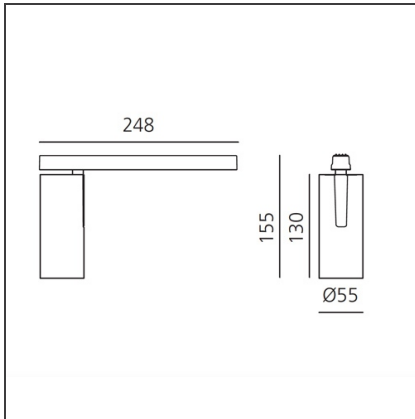

Vector Magnetic 55 - 26W 22° 4000K DALI Brushed copper

IP20   Dimmbar: +  -

DESIGN

Carlotta de Bevilacqua

BESCHREIBUNG

Two sizes with three different beam angles each (spot, flood, wide flood) obtained by means of refractive or hybrid optical units. Junction arm integrated in the spotlight's body to keep the barycentre aligned with the track and prevent any imbalance in possible suspension versions of the track. The junction allows 360° rotation and 90° tilting for maximum emission adjustment freedom.

TECHNISCHE ZEICHNUNGEN

FUNKTIONEN

Artikelnummer:	AP15218	Serie:	Indoor, 2019 Artemide Collection
Farbe:	Brushed copper		
Installation:	Stromschiene, Projector		
Anwendungsbereich:	Innenbeleuchtung		

DIMENSION

Höhe:	cm 15.5
Gewicht:	kg 0.5
Länge Fuß:	cm 24.8
Neigung:	-90+90
Drehung:	cm 360

INKLUSIVE LEUCHTMITTEL

Kategorie:	LED	Farbtemperatur(K):	4000K
Anzahl:	1	Color Tolerance:	MacAdam 3SDCM
Watt:	26W	CRI:	90
Typ:	0	Service Life:	L70 (6K) 50000h

LUMINAIRE

Watt:	26W	Lichtstrom (lm):	1489lm
		CCT:	4000K
		Efficiency:	62%
		Efficacy:	57.26lm/W
		CRI:	90
		Dimmable Typology:	Dali

Anmerkungen

For operation use only Artemide Power Supply kit.

ZUBEHÖR

Accessories holder
- Vector 55
AP91100