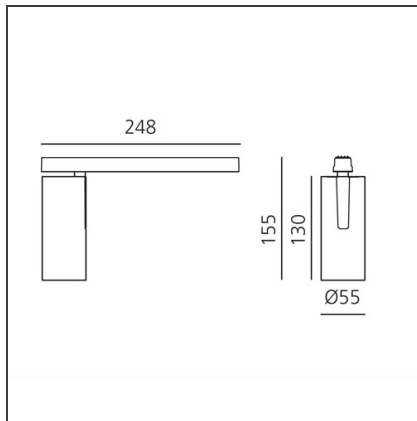

Vector Magnetic 55 - 26W 22° 4000K DALI Brushed silver

IP20   Dimmbar: +  -

DESIGN

Carlotta de Bevilacqua

BESCHREIBUNG

Two sizes with three different beam angles each (spot, flood, wide flood) obtained by means of refractive or hybrid optical units. Junction arm integrated in the spotlight's body to keep the barycentre aligned with the track and prevent any imbalance in possible suspension versions of the track. The junction allows 360° rotation and 90° tilting for maximum emission adjustment freedom.

TECHNISCHE ZEICHNUNGEN

FUNKTIONEN

Artikelnummer:	AP15215	Serie:	Indoor, 2019 Artemide Collection
Farbe:	Brushed silver		
Installation:	Stromschiene, Projector		
Anwendungsbereich:	Innenbeleuchtung		

DIMENSION

Höhe:	cm 15.5
Gewicht:	kg 0.5
Länge Fuß:	cm 24.8
Neigung:	-90+90
Drehung:	cm 360

INKLUSIVE LEUCHTMITTEL

Kategorie:	LED	Farbtemperatur(K):	4000K
Anzahl:	1	Color Tolerance:	MacAdam 3SDCM
Watt:	26W	CRI:	90
Typ:	0	Service Life:	L70 (6K) 50000h

LUMINAIRE

Watt:	26W	Lichtstrom (lm):	1489lm
		CCT:	4000K
		Efficiency:	62%
		Efficacy:	57.26lm/W
		CRI:	90
		Dimmable Typology:	Dali

Anmerkungen

For operation use only Artemide Power Supply kit.

ZUBEHÖR

Accessories holder
- Vector 55
AP91100