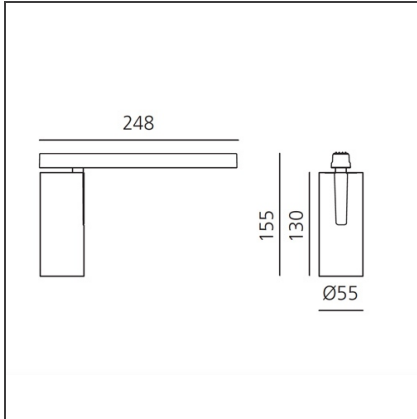

Vector Magnetic 55 - 26W 22° 4000K DALI White

IP20   Dimmbar: 

DESIGN

Carlotta de Bevilacqua

BESCHREIBUNG

Two sizes with three different beam angles each (spot, flood, wide flood) obtained by means of refractive or hybrid optical units. Junction arm integrated in the spotlight's body to keep the barycentre aligned with the track and prevent any imbalance in possible suspension versions of the track. The junction allows 360° rotation and 90° tilting for maximum emission adjustment freedom.

TECHNISCHE ZEICHNUNGEN

FUNKTIONEN

Artikelnummer:	AP15201	Serie:	Indoor, 2018 Artemide Collection
Farbe:	White		
Installation:	Projector, Stromschiene		
Anwendungsbereich:	Innenbeleuchtung		

DIMENSION

Höhe:	cm 15.5
Länge Fuß:	cm 24.8
Neigung:	-90+90
Drehung:	cm 360

Adjustable
dowsers - Vector
55
AP91500