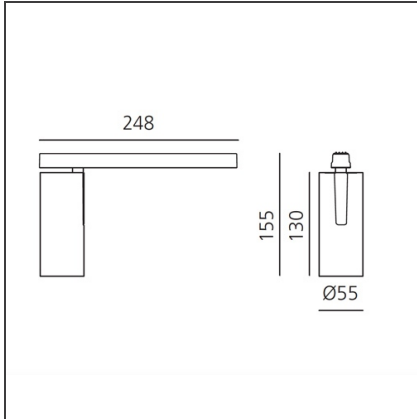

Vector Magnetic 55 - 26W 22° 4000K DALI White

IP20   Dimmerable: 

DESIGN BY

Carlotta de Bevilacqua

DESCRIPTION

Two sizes with three different beam angles each (spot, flood, wide flood) obtained by means of refractive or hybrid optical units. Junction arm integrated in the spotlight's body to keep the barycentre aligned with the track and prevent any imbalance in possible suspension versions of the track. The junction allows 360° rotation and 90° tilting for maximum emission adjustment freedom.

TECHNICAL DRAWINGS

FEATURES

Article Code:	AP15201	Series:	Indoor, 2018
Colour:	White		Artemide Collection
Installation:	Projector, Track		
Environment:	Indoor		

DIMENSIONS

Height:	cm 15.5
Base Length:	cm 24.8
Inclination:	-90+90
Rotation:	cm 360

Adjustable
dowsers - Vector
55
AP91500