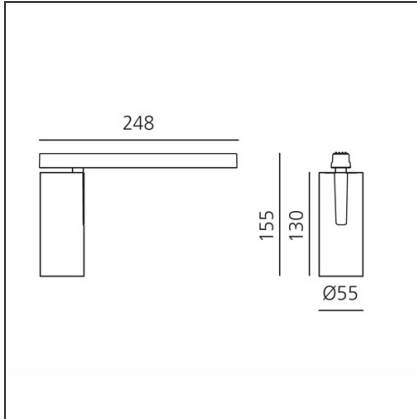

Vector Magnetic 55 - 26W 32° 2700K DALI Black

IP20   Dimmerable: 

DESIGN BY

Carlotta de Bevilacqua

DESCRIPTION

Two sizes with three different beam angles each (spot, flood, wide flood) obtained by means of refractive or hybrid optical units. Junction arm integrated in the spotlight's body to keep the barycentre aligned with the track and prevent any imbalance in possible suspension versions of the track. The junction allows 360° rotation and 90° tilting for maximum emission adjustment freedom.

TECHNICAL DRAWINGS

FEATURES

Article Code:	AP11304	Series:	Indoor, 2018 Artemide Collection
Colour:	Black		
Installation:	Projector, Track		
Environment:	Indoor		

DIMENSIONS

Height:	cm 15.5
Base Length:	cm 24.8
Inclination:	-90+90
Rotation:	cm 360

Adjustable
dowsers - Vector
55
AP91500