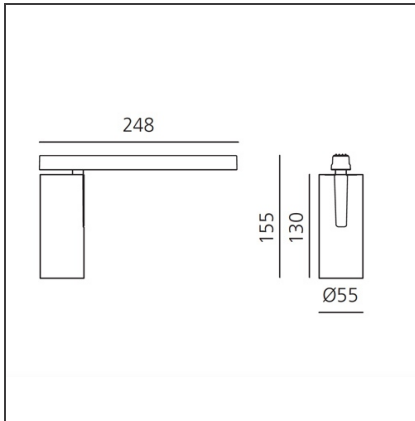

Vector Magnetic 55 - 26W 32° 2700K DALI Brushed bronze

 IP20   Dimmbar: +  -

DESIGN

Carlotta de Bevilacqua

BESCHREIBUNG

Two sizes with three different beam angles each (spot, flood, wide flood) obtained by means of refractive or hybrid optical units. Junction arm integrated in the spotlight's body to keep the barycentre aligned with the track and prevent any imbalance in possible suspension versions of the track. The junction allows 360° rotation and 90° tilting for maximum emission adjustment freedom.

TECHNISCHE ZEICHNUNGEN

FUNKTIONEN

Artikelnummer:	AP11320	Serie:	Indoor, 2019 Artemide Collection
Farbe:	Brushed bronze		
Installation:	Stromschiene, Projector		
Anwendungsbereich:	Innenbeleuchtung		

DIMENSION

Höhe:	cm 15.5
Gewicht:	kg 0.5
Länge Fuß:	cm 24.8
Neigung:	-90+90
Drehung:	cm 360

INKLUSIVE LEUCHTMITTEL

Kategorie:	LED	Farbtemperatur(K):	2700K
Anzahl:	1	Color Tolerance:	MacAdam 3SDCM
Watt:	26W	CRI:	90
Typ:	0	Service Life:	L70 (6K) 50000h

LUMINAIRE

Watt:	26W	Lichtstrom (lm):	1534lm
		CCT:	2700K
		Efficiency:	68%
		Efficacy:	59.00lm/W
		CRI:	90
		Dimmable Typology:	Dali

Anmerkungen

For operation use only Artemide Power Supply kit.

ZUBEHÖR

Accessories holder
- Vector 55
AP91100