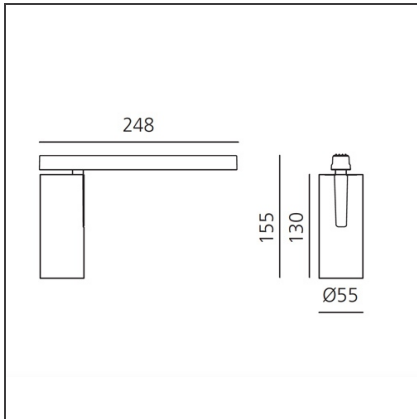

Vector Magnetic 55 - 26W 32° 2700K DALI Brushed copper

IP20   Dimmbar: +  -

DESIGN

Carlotta de Bevilacqua

BESCHREIBUNG

Two sizes with three different beam angles each (spot, flood, wide flood) obtained by means of refractive or hybrid optical units. Junction arm integrated in the spotlight's body to keep the barycentre aligned with the track and prevent any imbalance in possible suspension versions of the track. The junction allows 360° rotation and 90° tilting for maximum emission adjustment freedom.

TECHNISCHE ZEICHNUNGEN

FUNKTIONEN

Artikelnummer:	AP11318	Serie:	Indoor, 2018 Artemide Collection
Farbe:	Brushed copper		
Installation:	Projector, Stromschiene		
Anwendungsbereich:	Innenbeleuchtung		

DIMENSION

Höhe:	cm 15.5
Länge Fuß:	cm 24.8
Neigung:	-90+90
Drehung:	cm 360

INKLUSIVE LEUCHTMITTEL

Kategorie:	LED	Farbtemperatur(K):	2700K
Anzahl:	1	Color Tolerance:	MacAdam 3SDCM
Watt:	26W	CRI:	90
Typ:	0	Service Life:	L70 (6K) 50000h

LUMINAIRE

Watt:	26W	Lichtstrom (lm):	1534lm
		CCT:	2700K
		Efficiency:	68%
		Efficacy:	59.00lm/W
		CRI:	90
		Dimmable Typology:	Dali

Anmerkungen

For operation use only Artemide Power Supply kit.

ZUBEHÖR

Accessories holder
- Vector 55
AP91100