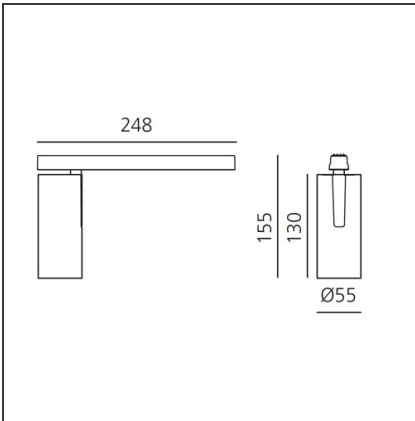

Vector Magnetic 55 - 26W 32° 2700K DALI Brushed copper

IP20   Dimmerable: +  -

DESIGN BY

Carlotta de Bevilacqua

DESCRIPTION

Two sizes with three different beam angles each (spot, flood, wide flood) obtained by means of refractive or hybrid optical units. Junction arm integrated in the spotlight's body to keep the barycentre aligned with the track and prevent any imbalance in possible suspension versions of the track. The junction allows 360° rotation and 90° tilting for maximum emission adjustment freedom.

TECHNICAL DRAWINGS

FEATURES

Article Code:	AP11318	Series:	Indoor, 2018
Colour:	Brushed copper		Artemide Collection
Installation:	Projector, Track		
Environment:	Indoor		

DIMENSIONS

Height:	cm 15.5
Base Length:	cm 24.8
Inclination:	-90+90
Rotation:	cm 360

Adjustable
dowsers - Vector
55
AP91500