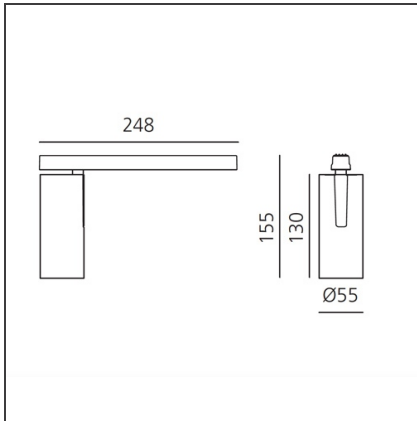

Vector Magnetic 55 - 26W 32° 2700K DALI Brushed silver

IP20   Dimmerable: +  -

DESIGN BY

Carlotta de Bevilacqua

DESCRIPTION

Two sizes with three different beam angles each (spot, flood, wide flood) obtained by means of refractive or hybrid optical units. Junction arm integrated in the spotlight's body to keep the barycentre aligned with the track and prevent any imbalance in possible suspension versions of the track. The junction allows 360° rotation and 90° tilting for maximum emission adjustment freedom.

TECHNICAL DRAWINGS

FEATURES

Article Code:	AP11315	Series:	Indoor, 2018
Colour:	Brushed silver		Artemide Collection
Installation:	Projector, Track		
Environment:	Indoor		

DIMENSIONS

Height:	cm 15.5
Base Length:	cm 24.8
Inclination:	-90+90
Rotation:	cm 360

Adjustable
dowsers - Vector
55
AP91500