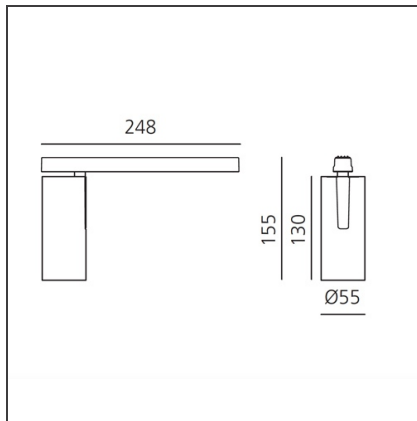

TECHNISCHE ZEICHNUNGEN

FUNKTIONEN

Artikelnummer:	AP10304	Serie:	Indoor, 2018 Artemide Collection
Farbe:	Black		
Installation:	Projector, Stromschiene		
Anwendungsbereich:	Innenbeleuchtung		

DIMENSION

Höhe:	cm 15.5
Länge Fuß:	cm 24.8
Neigung:	-90+90
Drehung:	cm 360

INKLUSIVE LEUCHTMITTEL

Kategorie:	LED	Farbtemperatur(K):	3000K
Anzahl:	1	Color Tolerance:	MacAdam 3SDCM
Watt:	26W	CRI:	90
Typ:	0	Service Life:	L70 (6K) 50000h

LUMINAIRE

Watt:	26W	Lichtstrom (lm):	1596lm
		CCT:	3000K
		Efficiency:	68%
		Efficacy:	61.41lm/W
		CRI:	90
		Dimmable Typology:	Dali

Anmerkungen

For operation use only Artemide Power Supply kit.