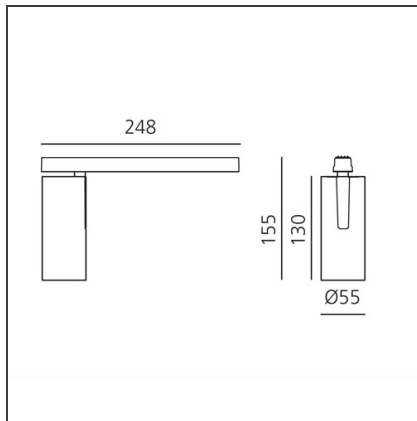

Vector Magnetic 55 - 26W 32° 3000K DALI Brushed bronze

IP20   Dimmbar: +  -

DESIGN

Carlotta de Bevilacqua

BESCHREIBUNG

Two sizes with three different beam angles each (spot, flood, wide flood) obtained by means of refractive or hybrid optical units. Junction arm integrated in the spotlight's body to keep the barycentre aligned with the track and prevent any imbalance in possible suspension versions of the track. The junction allows 360° rotation and 90° tilting for maximum emission adjustment freedom.

TECHNISCHE ZEICHNUNGEN

FUNKTIONEN

Artikelnummer:	AP10320	Serie:	Indoor, 2018 Artemide Collection
Farbe:	Brushed bronze		
Installation:	Projector, Stromschiene		
Anwendungsbereich:	Innenbeleuchtung		

DIMENSION

Höhe:	cm 15.5
Länge Fuß:	cm 24.8
Neigung:	-90+90
Drehung:	cm 360

INKLUSIVE LEUCHTMITTEL

Kategorie:	LED	Farbtemperatur(K):	3000K
Anzahl:	1	Color Tolerance:	MacAdam 3SDCM
Watt:	26W	CRI:	90
Typ:	0	Service Life:	L70 (6K) 50000h

LUMINAIRE

Watt:	26W	Lichtstrom (lm):	1596lm
		CCT:	3000K
		Efficiency:	68%
		Efficacy:	61.41lm/W
		CRI:	90
		Dimmable Typology:	Dali

Anmerkungen

For operation use only Artemide Power Supply kit.

ZUBEHÖR

Accessories holder
- Vector 55
AP91100