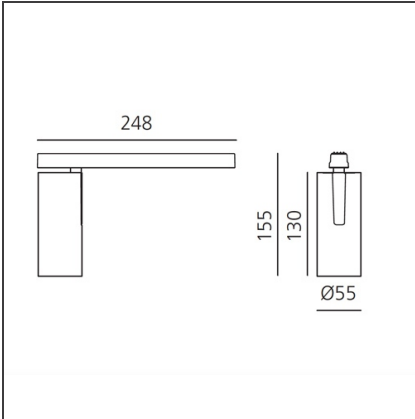

Vector Magnetic 55 - 26W 32° 3000K DALI Brushed bronze

IP20   Dimmerable:  -

DESIGN BY

Carlotta de Bevilacqua

DESCRIPTION

Two sizes with three different beam angles each (spot, flood, wide flood) obtained by means of refractive or hybrid optical units. Junction arm integrated in the spotlight's body to keep the barycentre aligned with the track and prevent any imbalance in possible suspension versions of the track. The junction allows 360° rotation and 90° tilting for maximum emission adjustment freedom.

TECHNICAL DRAWINGS

FEATURES

Article Code:	AP10320	Series:	Indoor, 2018
Colour:	Brushed bronze		Artemide Collection
Installation:	Projector, Track		
Environment:	Indoor		

DIMENSIONS

Height:	cm 15.5
Base Length:	cm 24.8
Inclination:	-90+90
Rotation:	cm 360

Adjustable
dowsers - Vector
55
AP91500