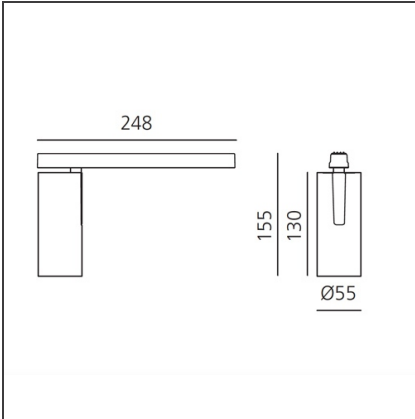

Vector Magnetic 55 - 26W 32° 3000K DALI Brushed copper

IP20   Dimmerable:  -

DESIGN BY

Carlotta de Bevilacqua

DESCRIPTION

Two sizes with three different beam angles each (spot, flood, wide flood) obtained by means of refractive or hybrid optical units. Junction arm integrated in the spotlight's body to keep the barycentre aligned with the track and prevent any imbalance in possible suspension versions of the track. The junction allows 360° rotation and 90° tilting for maximum emission adjustment freedom.

TECHNICAL DRAWINGS

FEATURES

Article Code:	AP10318	Series:	Indoor, 2018
Colour:	Brushed copper		Artemide Collection
Installation:	Projector, Track		
Environment:	Indoor		

DIMENSIONS

Height:	cm 15.5
Base Length:	cm 24.8
Inclination:	-90+90
Rotation:	cm 360

Adjustable
dowsers - Vector
55
AP91500