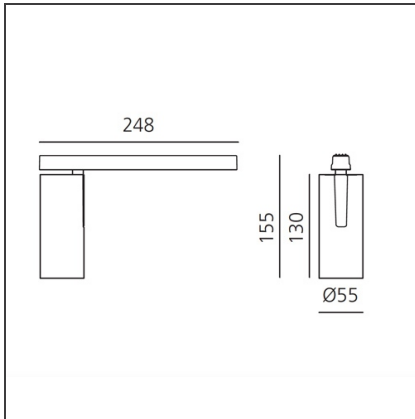

Vector Magnetic 55 - 26W 32° 3000K DALI Brushed silver

IP20   Dimmbar: +  -

DESIGN

Carlotta de Bevilacqua

BESCHREIBUNG

Two sizes with three different beam angles each (spot, flood, wide flood) obtained by means of refractive or hybrid optical units. Junction arm integrated in the spotlight's body to keep the barycentre aligned with the track and prevent any imbalance in possible suspension versions of the track. The junction allows 360° rotation and 90° tilting for maximum emission adjustment freedom.

TECHNISCHE ZEICHNUNGEN

FUNKTIONEN

Artikelnummer:	AP10315	Serie:	Indoor, 2019 Artemide Collection
Farbe:	Brushed silver		
Installation:	Stromschiene, Projector		
Anwendungsbereich:	Innenbeleuchtung		

DIMENSION

Höhe:	cm 15.5
Gewicht:	kg 0.5
Länge Fuß:	cm 24.8
Neigung:	-90+90
Drehung:	cm 360

INKLUSIVE LEUCHTMITTEL

Kategorie:	LED	Farbtemperatur(K):	3000K
Anzahl:	1	Color Tolerance:	MacAdam 3SDCM
Watt:	26W	CRI:	90
Typ:	0	Service Life:	L70 (6K) 50000h

LUMINAIRE

Watt:	26W	Lichtstrom (lm):	1596lm
		CCT:	3000K
		Efficiency:	68%
		Efficacy:	61.41lm/W
		CRI:	90
		Dimmable Typology:	Dali

Anmerkungen

For operation use only Artemide Power Supply kit.

ZUBEHÖR

Accessories holder
- Vector 55
AP91100