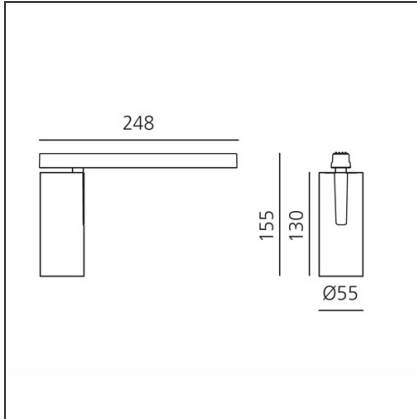

Vector Magnetic 55 - 26W 32° 3000K DALI Brushed silver

IP20   Dimmerable: +  -

DESIGN BY

Carlotta de Bevilacqua

DESCRIPTION

Two sizes with three different beam angles each (spot, flood, wide flood) obtained by means of refractive or hybrid optical units. Junction arm integrated in the spotlight's body to keep the barycentre aligned with the track and prevent any imbalance in possible suspension versions of the track. The junction allows 360° rotation and 90° tilting for maximum emission adjustment freedom.

TECHNICAL DRAWINGS

FEATURES

Article Code:	AP10315	Series:	Indoor, 2018
Colour:	Brushed silver		Artemide Collection
Installation:	Projector, Track		
Environment:	Indoor		

DIMENSIONS

Height:	cm 15.5
Base Length:	cm 24.8
Inclination:	-90+90
Rotation:	cm 360

Adjustable
dowsers - Vector
55
AP91500