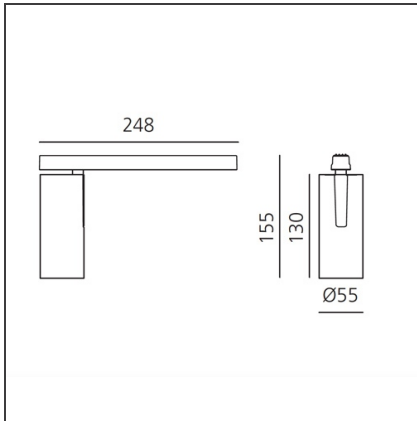

Vector Magnetic 55 - 26W 32° 3000K DALI White

IP20   Dimmbar: 

DESIGN

Carlotta de Bevilacqua

BESCHREIBUNG

Two sizes with three different beam angles each (spot, flood, wide flood) obtained by means of refractive or hybrid optical units. Junction arm integrated in the spotlight's body to keep the barycentre aligned with the track and prevent any imbalance in possible suspension versions of the track. The junction allows 360° rotation and 90° tilting for maximum emission adjustment freedom.

TECHNISCHE ZEICHNUNGEN

FUNKTIONEN

Artikelnummer:	AP10301	Serie:	Indoor, 2018 Artemide Collection
Farbe:	White		
Installation:	Projector, Stromschiene		
Anwendungsbereich:	Innenbeleuchtung		

DIMENSION

Höhe:	cm 15.5
Länge Fuß:	cm 24.8
Neigung:	-90+90
Drehung:	cm 360

Adjustable
dowsers - Vector
55
AP91500