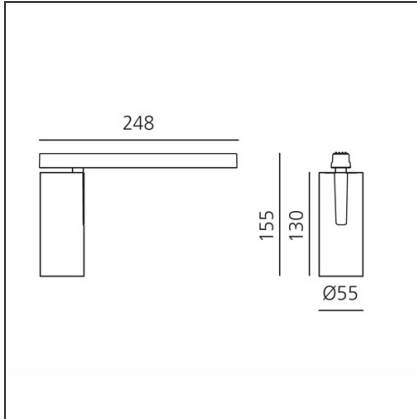

Vector Magnetic 55 - 26W 32° 4000K DALI Black

IP20   Dimmbar: 

DESIGN

Carlotta de Bevilacqua

BESCHREIBUNG

Two sizes with three different beam angles each (spot, flood, wide flood) obtained by means of refractive or hybrid optical units. Junction arm integrated in the spotlight's body to keep the barycentre aligned with the track and prevent any imbalance in possible suspension versions of the track. The junction allows 360° rotation and 90° tilting for maximum emission adjustment freedom.

TECHNISCHE ZEICHNUNGEN

FUNKTIONEN

Artikelnummer:	AP15304	Serie:	Indoor, 2018 Artemide Collection
Farbe:	Black		
Installation:	Projector, Stromschiene		
Anwendungsbereich:	Innenbeleuchtung		

DIMENSION

Höhe:	cm 15.5
Länge Fuß:	cm 24.8
Neigung:	-90+90
Drehung:	cm 360

Adjustable
dowsers - Vector
55
AP91500