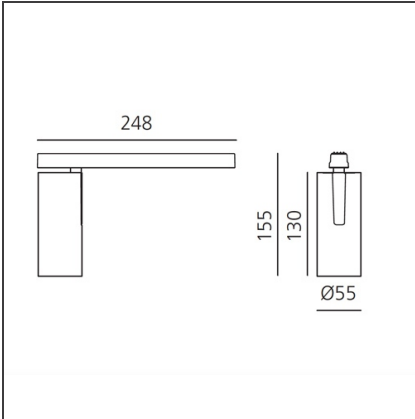

Vector Magnetic 55 - 26W 32° 4000K DALI Brushed bronze

IP20   Dimmbar: +  -

DESIGN

Carlotta de Bevilacqua

BESCHREIBUNG

Two sizes with three different beam angles each (spot, flood, wide flood) obtained by means of refractive or hybrid optical units. Junction arm integrated in the spotlight's body to keep the barycentre aligned with the track and prevent any imbalance in possible suspension versions of the track. The junction allows 360° rotation and 90° tilting for maximum emission adjustment freedom.

TECHNISCHE ZEICHNUNGEN

FUNKTIONEN

Artikelnummer:	AP15320	Serie:	Indoor, 2019 Artemide Collection
Farbe:	Brushed bronze		
Installation:	Stromschiene, Projector		
Anwendungsbereich:	Innenbeleuchtung		

DIMENSION

Höhe:	cm 15.5
Gewicht:	kg 0.5
Länge Fuß:	cm 24.8
Neigung:	-90+90
Drehung:	cm 360

INKLUSIVE LEUCHTMITTEL

Kategorie:	LED	Farbtemperatur(K):	4000K
Anzahl:	1	Color Tolerance:	MacAdam 3SDCM
Watt:	26W	CRI:	90
Typ:	0	Service Life:	L70 (6K) 50000h

LUMINAIRE

Watt:	26W	Lichtstrom (lm):	1622lm
		CCT:	4000K
		Efficiency:	68%
		Efficacy:	62.38lm/W
		CRI:	90
		Dimmable Typology:	Dali

Anmerkungen

For operation use only Artemide Power Supply kit.

ZUBEHÖR

Accessories holder
- Vector 55
AP91100