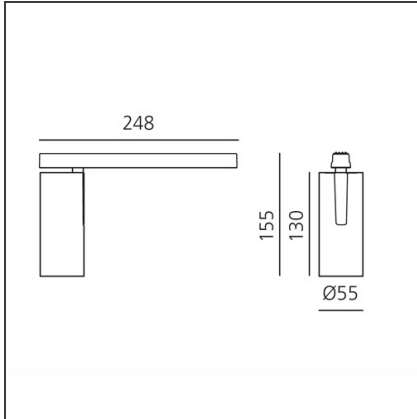

Vector Magnetic 55 - 26W 32° 4000K DALI Brushed bronze

IP20   Dimmerable:  -

DESIGN BY

Carlotta de Bevilacqua

DESCRIPTION

Two sizes with three different beam angles each (spot, flood, wide flood) obtained by means of refractive or hybrid optical units. Junction arm integrated in the spotlight's body to keep the barycentre aligned with the track and prevent any imbalance in possible suspension versions of the track. The junction allows 360° rotation and 90° tilting for maximum emission adjustment freedom.

TECHNICAL DRAWINGS

FEATURES

Article Code:	AP15320	Series:	Indoor, 2018 Artemide Collection
Colour:	Brushed bronze		
Installation:	Projector, Track		
Environment:	Indoor		

DIMENSIONS

Height:	cm 15.5
Base Length:	cm 24.8
Inclination:	-90+90
Rotation:	cm 360

Adjustable
dowsers - Vector
55
AP91500