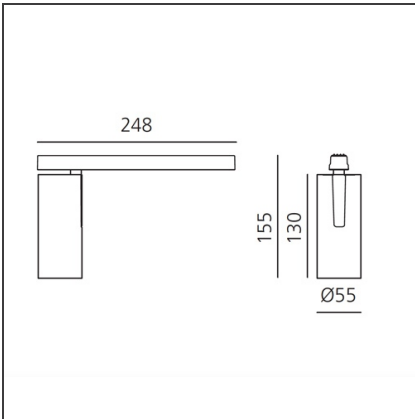

Vector Magnetic 55 - 26W 32° 4000K DALI Brushed copper

IP20   Dimmbar: +  -

DESIGN

Carlotta de Bevilacqua

BESCHREIBUNG

Two sizes with three different beam angles each (spot, flood, wide flood) obtained by means of refractive or hybrid optical units. Junction arm integrated in the spotlight's body to keep the barycentre aligned with the track and prevent any imbalance in possible suspension versions of the track. The junction allows 360° rotation and 90° tilting for maximum emission adjustment freedom.

TECHNISCHE ZEICHNUNGEN

FUNKTIONEN

Artikelnummer:	AP15318	Serie:	Indoor, 2019 Artemide Collection
Farbe:	Brushed copper		
Installation:	Stromschiene, Projector		
Anwendungsbereich:	Innenbeleuchtung		

DIMENSION

Höhe:	cm 15.5
Gewicht:	kg 0.5
Länge Fuß:	cm 24.8
Neigung:	-90+90
Drehung:	cm 360

INKLUSIVE LEUCHTMITTEL

Kategorie:	LED	Farbtemperatur(K):	4000K
Anzahl:	1	Color Tolerance:	MacAdam 3SDCM
Watt:	26W	CRI:	90
Typ:	0	Service Life:	L70 (6K) 50000h

LUMINAIRE

Watt:	26W	Lichtstrom (lm):	1622lm
		CCT:	4000K
		Efficiency:	68%
		Efficacy:	62.38lm/W
		CRI:	90
		Dimmable Typology:	Dali

Anmerkungen

For operation use only Artemide Power Supply kit.

ZUBEHÖR

Accessories holder
- Vector 55
AP91100