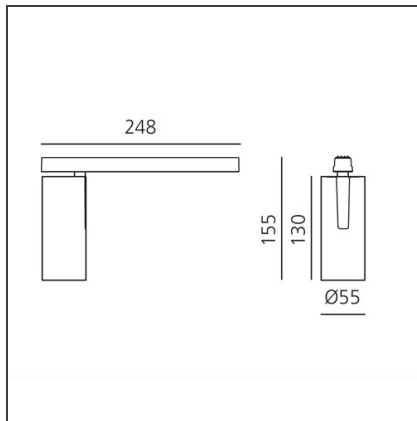

TECHNISCHE ZEICHNUNGEN

FUNKTIONEN

Artikelnummer:	AP15315	Serie:	Indoor, 2019 Artemide Collection
Farbe:	Brushed silver		
Installation:	Stromschiene, Projector		
Anwendungsbereich:	Innenbeleuchtung		

DIMENSION

Höhe:	cm 15.5
Gewicht:	kg 0.5
Länge Fuß:	cm 24.8
Neigung:	-90+90
Drehung:	cm 360

INKLUSIVE LEUCHTMITTEL

Kategorie:	LED	Farbtemperatur(K):	4000K
Anzahl:	1	Color Tolerance:	MacAdam 3SDCM
Watt:	26W	CRI:	90
Typ:	0	Service Life:	L70 (6K) 50000h

LUMINAIRE

Watt:	26W	Lichtstrom (lm):	1622lm
		CCT:	4000K
		Efficiency:	68%
		Efficacy:	62.38lm/W
		CRI:	90
		Dimmable Typology:	Dali

Anmerkungen

For operation use only Artemide Power Supply kit.