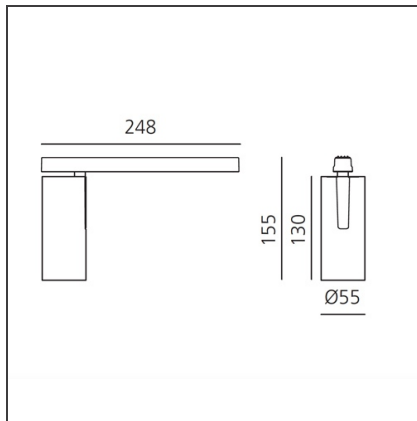

Vector Magnetic 55 - 26W 32° 4000K DALI Brushed silver

IP20   Dimmerable: 

DESIGN BY

Carlotta de Bevilacqua

DESCRIPTION

Two sizes with three different beam angles each (spot, flood, wide flood) obtained by means of refractive or hybrid optical units. Junction arm integrated in the spotlight's body to keep the barycentre aligned with the track and prevent any imbalance in possible suspension versions of the track. The junction allows 360° rotation and 90° tilting for maximum emission adjustment freedom.

TECHNICAL DRAWINGS

FEATURES

Article Code:	AP15315	Series:	Indoor, 2018 Artemide Collection
Colour:	Brushed silver		
Installation:	Projector, Track		
Environment:	Indoor		

DIMENSIONS

Height:	cm 15.5
Base Length:	cm 24.8
Inclination:	-90+90
Rotation:	cm 360

Adjustable
dowsers - Vector
55
AP91500