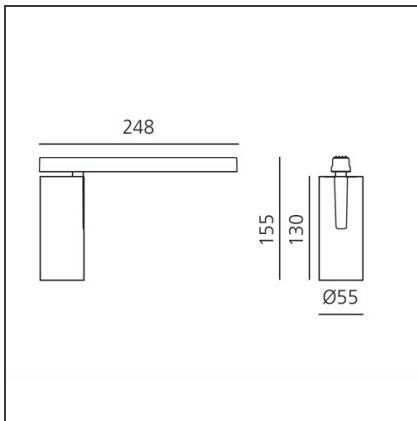

TECHNISCHE ZEICHNUNGEN

FUNKTIONEN

Artikelnummer:	AP15301	Serie:	Indoor, 2018 Artemide Collection
Farbe:	White		
Installation:	Projector, Stromschiene		
Anwendungsbereich:	Innenbeleuchtung		

DIMENSION

Höhe:	cm 15.5
Länge Fuß:	cm 24.8
Neigung:	-90+90
Drehung:	cm 360

INKLUSIVE LEUCHTMITTEL

Kategorie:	LED	Farbtemperatur(K):	4000K
Anzahl:	1	Color Tolerance:	MacAdam 3SDCM
Watt:	26W	CRI:	90
Typ:	0	Service Life:	L70 (6K) 50000h

LUMINAIRE

Watt:	26W	Lichtstrom (lm):	1622lm
		CCT:	4000K
		Efficiency:	68%
		Efficacy:	62.38lm/W
		CRI:	90
		Dimmable Typology:	Dali

Anmerkungen

For operation use only Artemide Power Supply kit.