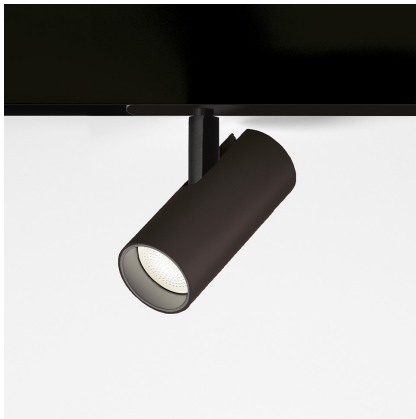

# Vector Magnetic 55 - 32° 2700K DALI Black

Carlotta de Bevilacqua

IP20   Dimmbar: 

## BESCHREIBUNG

Four sizes with three different beam angles each (spot, flood, wide flood) obtained by means of refractive or hybrid optical units. Junction arm integrated in the spotlight's body to keep the barycentre aligned with the track and prevent any imbalance in possible suspension versions of the track. The junction allows 360° rotation and 90° tilting for maximum emission adjustment freedom.