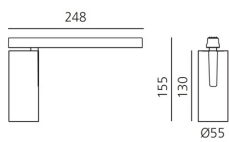

Vector Magnetic 55 - 32° 2700K DALI Brushed bronze

Carlotta de Bevilacqua

IP20   Dimmbar: +  -

LUMINAIRE

- Watt: **26W**
- Lichtstrom (lm): **1534lm**
- CCT: **2700K**
- Efficiency: **68%**
- Efficacy: **59lm/W**
- CRI: **90**
- Dimmable Typology: **Dali**

Anmerkungen

For operation use only Artemide Power Supply kit.

BESCHREIBUNG

Four sizes with three different beam angles each (spot, flood, wide flood) obtained by means of refractive or hybrid optical units. Junction arm integrated in the spotlight's body to keep the barycentre aligned with the track and prevent any imbalance in possible suspension versions of the track. The junction allows 360° rotation and 90° tilting for maximum emission adjustment freedom.

DIMENSION

- Höhe: **cm 15.5**
- Breite: **cm 5.5**
- Länge Fuß: **cm 24.8**
- Neigung: **-90+90**
- Drehung: **360°**
- Gewicht: **cm 0.5**

INKLUSIVE LICHTQUELLEN

- Kategorie: **Led**
- Anzahl: **1**
- Watt: **26W**
- Farbtemperatur(K): **2700K**
- CRI: **90**
- Color Tolerance: **MacAdam 3SDCM**
- Service Life: **L70 (6K) 50000h**