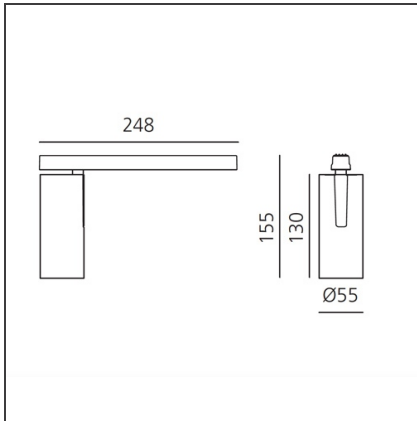

Vector Magnetic 55 - 32° 2700K DALI Brushed bronze

IP20   Dimmerable: 

DESIGN BY

Carlotta de Bevilacqua

DESCRIPTION

Four sizes with three different beam angles each (spot, flood, wide flood) obtained by means of refractive or hybrid optical units. Junction arm integrated in the spotlight's body to keep the barycentre aligned with the track and prevent any imbalance in possible suspension versions of the track. The junction allows 360° rotation and 90° tilting for maximum emission adjustment freedom.

TECHNICAL DRAWINGS

FEATURES

Article Code:	AP11320	Series:	Indoor, 2019
Colour:	Brushed Bronze		Artemide Collection
Installation:	Track, Projector		
Environment:	Indoor		

DIMENSIONS

Height:	cm 15.5
Weight:	kg 0.5
Base Length:	cm 24.8
Inclination:	-90+90
Rotation:	cm 360

Adjustable
dowsers - Vector
55
AP91500