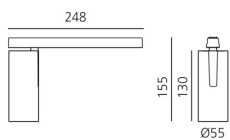

Vector Magnetic 55 - 32° 2700K DALI Brushed silver

Carlotta de Bevilacqua

IP20   Dimmbar: 

LUMINAIRE

- Watt: **26W**
- Lichtstrom (lm): **1534lm**
- CCT: **2700K**
- Efficiency: **68%**
- Efficacy: **59lm/W**
- CRI: **90**
- Dimmable Typology: **Dali**

Anmerkungen

For operation use only Artemide Power Supply kit.

BESCHREIBUNG

Four sizes with three different beam angles each (spot, flood, wide flood) obtained by means of refractive or hybrid optical units. Junction arm integrated in the spotlight's body to keep the barycentre aligned with the track and prevent any imbalance in possible suspension versions of the track. The junction allows 360° rotation and 90° tilting for maximum emission adjustment freedom.

DIMENSION

- Höhe: **cm 15.5**
- Breite: **cm 5.5**
- Länge Fuß: **cm 24.8**
- Neigung: **-90+90**
- Drehung: **360°**
- Gewicht: **cm 0.5**

INKLUSIVE LICHTQUELLEN

- Kategorie: **Led**
- Anzahl: **1**
- Watt: **26W**
- Farbtemperatur(K): **2700K**
- CRI: **90**
- Color Tolerance: **MacAdam 3SDCM**
- Service Life: **L70 (6K) 50000h**