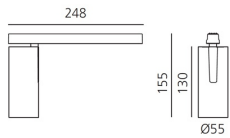

Vector Magnetic 55 - 32° 2700K DALI White

Carlotta de Bevilacqua

IP20   Dimmbar: 

LUMINAIRE

- Watt: **26W**
- Lichtstrom (lm): **1534lm**
- CCT: **2700K**
- Efficiency: **68%**
- Efficacy: **59lm/W**
- CRI: **90**
- Dimmable Typology: **Dali**

Anmerkungen

For operation use only Artemide Power Supply kit.

BESCHREIBUNG

Four sizes with three different beam angles each (spot, flood, wide flood) obtained by means of refractive or hybrid optical units. Junction arm integrated in the spotlight's body to keep the barycentre aligned with the track and prevent any imbalance in possible suspension versions of the track. The junction allows 360° rotation and 90° tilting for maximum emission adjustment freedom.

DIMENSION

- Höhe: **cm 15.5**
- Breite: **cm 5.5**
- Länge Fuß: **cm 24.8**
- Neigung: **-90+90**
- Drehung: **360°**
- Gewicht: **cm 0.5**

INKLUSIVE LICHTQUELLEN

- Kategorie: **Led**
- Anzahl: **1**
- Watt: **26W**
- Farbtemperatur(K): **2700K**
- CRI: **90**
- Color Tolerance: **MacAdam 3SDCM**
- Service Life: **L70 (6K) 50000h**