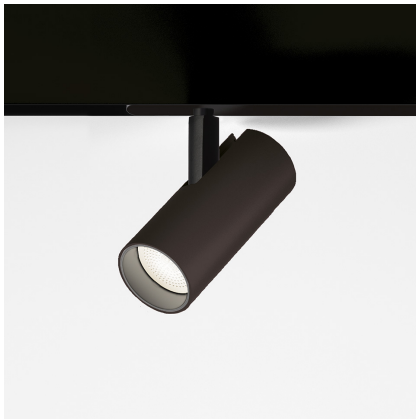

# Vector Magnetic 55 - 32° 3000K DALI Black

Carlotta de Bevilacqua

IP20   Dimmbar: 

## BESCHREIBUNG

Four sizes with three different beam angles each (spot, flood, wide flood) obtained by means of refractive or hybrid optical units. Junction arm integrated in the spotlight's body to keep the barycentre aligned with the track and prevent any imbalance in possible suspension versions of the track. The junction allows 360° rotation and 90° tilting for maximum emission adjustment freedom.

## FUNKTIONEN

- Artikelnummer: **AP10304**
- Farbe: **Black**
- Installation: **ProjectorStromschiene**
- Serie: **Architectural Indoor, 2020 Artemide Collection**
- Anwendungsbereich: **Innenbeleuchtung**
- design: **Carlotta de Bevilacqua**