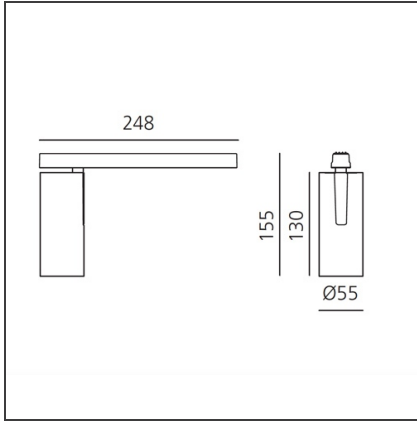

Vector Magnetic 55 - 32° 3000K DALI Black

IP20   Dimmerable: +  -

DESIGN BY

Carlotta de Bevilacqua

DESCRIPTION

Four sizes with three different beam angles each (spot, flood, wide flood) obtained by means of refractive or hybrid optical units. Junction arm integrated in the spotlight's body to keep the barycentre aligned with the track and prevent any imbalance in possible suspension versions of the track. The junction allows 360° rotation and 90° tilting for maximum emission adjustment freedom.

TECHNICAL DRAWINGS

FEATURES

Article Code:	AP10304	Series:	Indoor, 2019 Artemide Collection
Colour:	Black		
Installation:	Track, Projector		
Environment:	Indoor		

DIMENSIONS

Height:	cm 15.5
Weight:	kg 0.5
Base Length:	cm 24.8
Inclination:	-90+90
Rotation:	cm 360

Adjustable
dowsers - Vector
55
AP91500