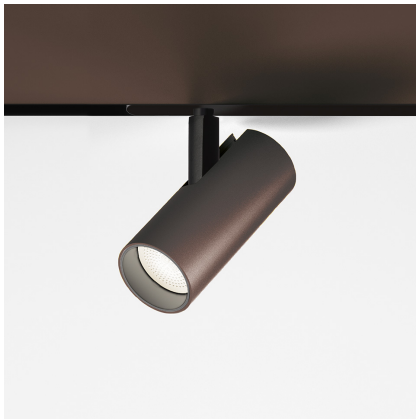

# Vector Magnetic 55 - 32° 3000K DALI Brushed bronze

Carlotta de Bevilacqua

IP20   Dimmbar: 

## BESCHREIBUNG

Four sizes with three different beam angles each (spot, flood, wide flood) obtained by means of refractive or hybrid optical units. Junction arm integrated in the spotlight's body to keep the barycentre aligned with the track and prevent any imbalance in possible suspension versions of the track. The junction allows 360° rotation and 90° tilting for maximum emission adjustment freedom.

## FUNKTIONEN

- Artikelnummer: **AP10320**
- Farbe: **Brushed Bronze**
- Installation: **Einbauleuchte**
- Serie: **Architectural Indoor, 2020 Artemide Collection**
- Anwendungsbereich: **Innenbeleuchtung**
- design: **Carlotta de Bevilacqua**