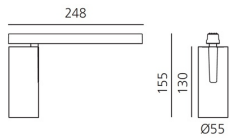

Vector Magnetic 55 - 32° 3000K DALI Brushed silver

Carlotta de Bevilacqua

IP20   Dimmbar: 

LUMINAIRE

- Watt: **26W**
- Lichtstrom (lm): **1597lm**
- CCT: **3000K**
- Efficiency: **68%**
- Efficacy: **61.41lm/W**
- CRI: **90**
- Dimmable Typology: **Dali**

Anmerkungen

For operation use only Artemide Power Supply kit.

BESCHREIBUNG

Four sizes with three different beam angles each (spot, flood, wide flood) obtained by means of refractive or hybrid optical units. Junction arm integrated in the spotlight's body to keep the barycentre aligned with the track and prevent any imbalance in possible suspension versions of the track. The junction allows 360° rotation and 90° tilting for maximum emission adjustment freedom.

DIMENSION

- Höhe: **cm 15.5**
- Breite: **cm 5.5**
- Länge Fuß: **cm 24.8**
- Neigung: **-90+90**
- Drehung: **360°**
- Gewicht: **cm 0.5**

INKLUSIVE LICHTQUELLEN

- Kategorie: **Led**
- Anzahl: **1**
- Watt: **26W**
- Farbtemperatur(K): **3000K**
- CRI: **90**
- Color Tolerance: **MacAdam 3SDCM**
- Service Life: **L70 (6K) 50000h**