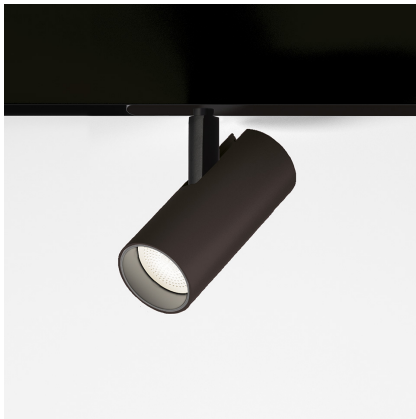

Vector Magnetic 55 - 32° 4000K DALI Black

Carlotta de Bevilacqua

IP20   Dimmbar: 

LUMINAIRE

- Watt: **26W**
- Lichtstrom (lm): **1622lm**
- CCT: **4000K**
- Efficiency: **68%**
- Efficacy: **62.38lm/W**
- CRI: **90**
- Dimmable Typology: **Dali**

Anmerkungen

For operation use only Artemide Power Supply kit.

BESCHREIBUNG

Four sizes with three different beam angles each (spot, flood, wide flood) obtained by means of refractive or hybrid optical units. Junction arm integrated in the spotlight's body to keep the barycentre aligned with the track and prevent any imbalance in possible suspension versions of the track. The junction allows 360° rotation and 90° tilting for maximum emission adjustment freedom.

ARTIKELNUMMER: AP15304

FUNKTIONEN

- Artikelnummer: **AP15304**
- Farbe: **Black**
- Installation: **ProjectorStromschiene**
- Serie: **Architectural Indoor, 2020 Artemide Collection**
- Anwendungsbereich: **Innenbeleuchtung**
- design: **Carlotta de Bevilacqua**

DIMENSION

- Höhe: **cm 15.5**
- Breite: **cm 5.5**
- Länge Fuß: **cm 24.8**
- Neigung: **-90+90**
- Drehung: **360°**
- Gewicht: **cm 0.5**

INKLUSIVE LICHTQUELLEN

- Kategorie: **Led**
- Anzahl: **1**
- Watt: **26W**
- Farbtemperatur(K): **4000K**
- CRI: **90**
- Color Tolerance: **MacAdam 3SDCM**
- Service Life: **L70 (6K) 50000h**