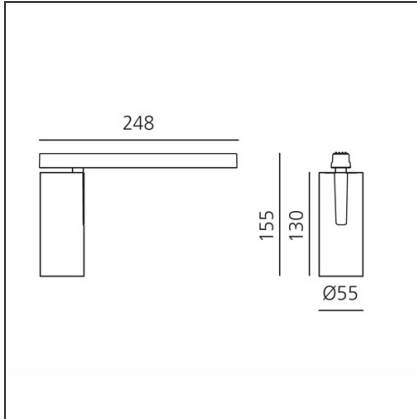

Vector Magnetic 55 - 32° 4000K DALI Black

IP20   Dimmerable: 

DESIGN BY

Carlotta de Bevilacqua

DESCRIPTION

Four sizes with three different beam angles each (spot, flood, wide flood) obtained by means of refractive or hybrid optical units. Junction arm integrated in the spotlight's body to keep the barycentre aligned with the track and prevent any imbalance in possible suspension versions of the track. The junction allows 360° rotation and 90° tilting for maximum emission adjustment freedom.

TECHNICAL DRAWINGS

FEATURES

Article Code:	AP15304	Series:	Indoor, 2019 Artemide Collection
Colour:	Black		
Installation:	Track, Projector		
Environment:	Indoor		

DIMENSIONS

Height:	cm 15.5
Weight:	kg 0.5
Base Length:	cm 24.8
Inclination:	-90+90
Rotation:	cm 360

Adjustable
dowsers - Vector
55
AP91500